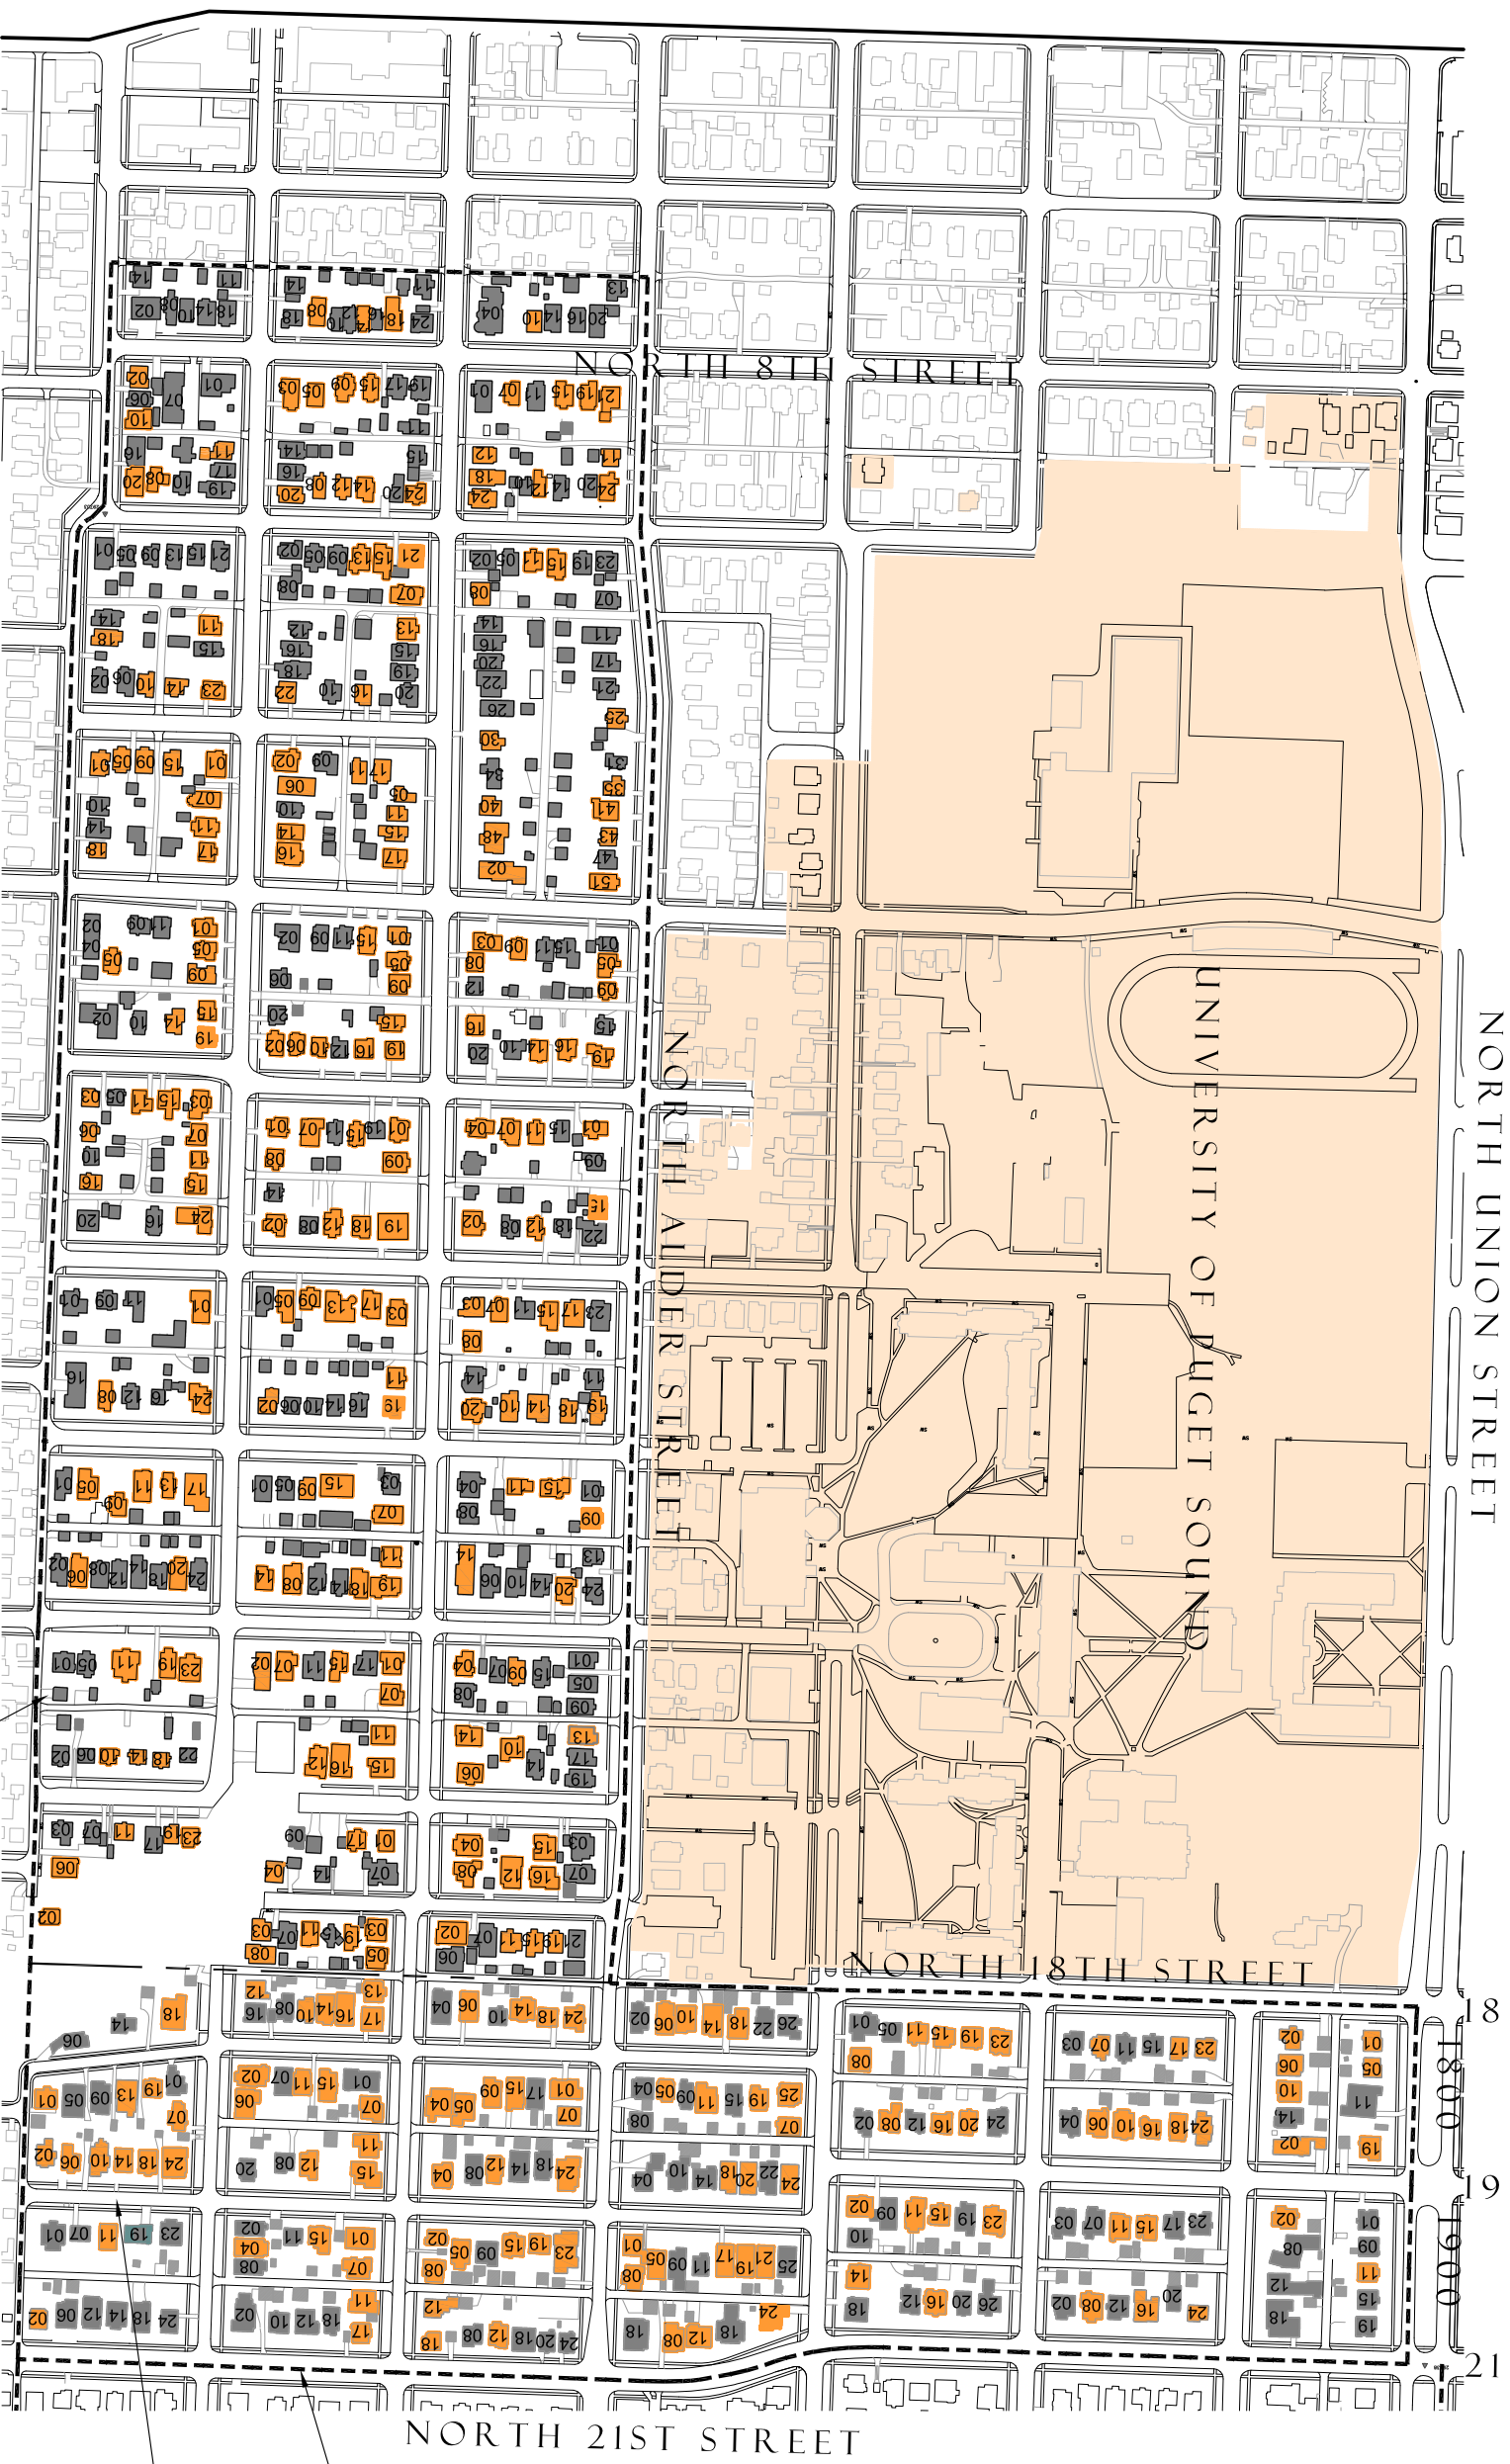

COLLEGE PARK HISTORIC DISTRICT INDEX MAP

0600 700 800 900 1000 1100 1200 1300 1400 1500 1600 1700 1800 1900 2000

ADDRESS KEY

- Street Name
- House Number
  (oriented towards street name)
- Block Number
- 19-1802 (1802 N. 19th St.)
- Identification Number

COLLEGE PARK
NATIONAL HISTORIC DISTRICT

Community
Outreach
Results
2023JAN19

Supporting
Properties

UN 3500 PS 3400 WA 3300 LA 3200 AL 3100 CE 3000 JU 2900 P1

NORTH UNION STREET

UNIVERSITY OF PUGET SOUND

NORTH 18TH STREET

NORTH ALDER STREET

NORTH 21ST STREET

NORTH PINE STREET

MAP P1

MAP P2

District Boundary